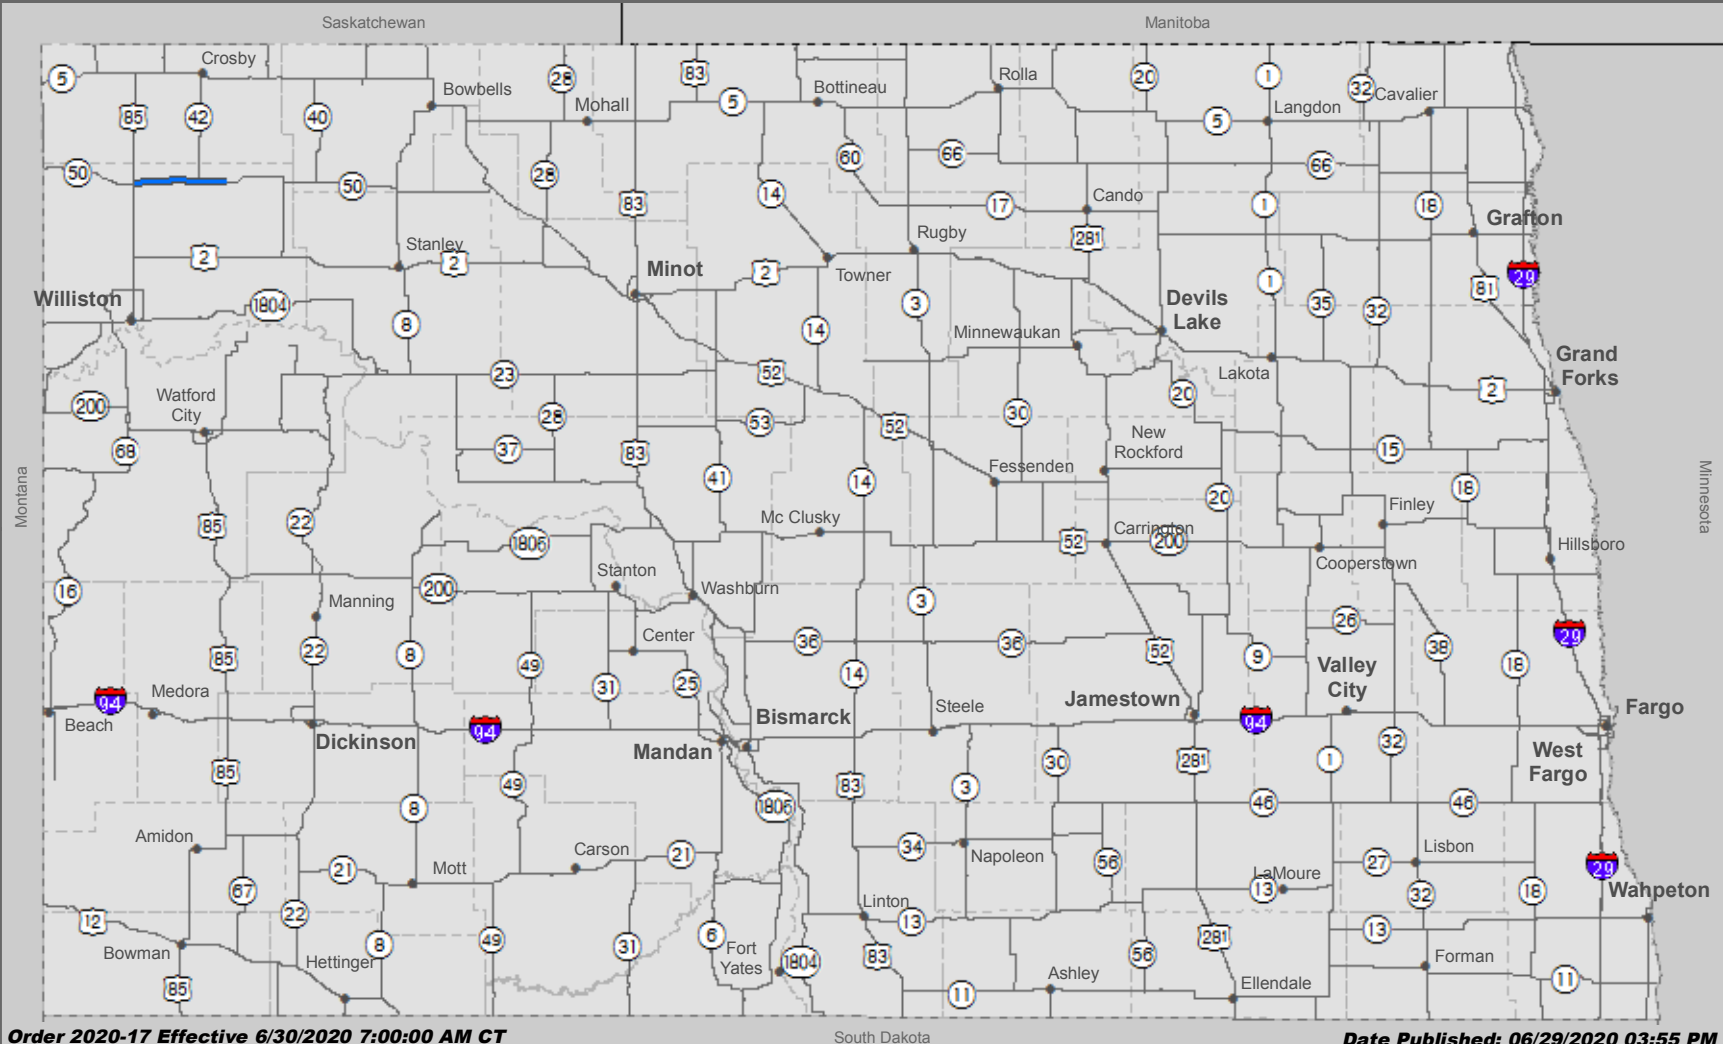

Current North Dakota Load Restrictions

Order 2020-17 Effective 6/30/2020 7:00:00 AM CT

Date Published: 06/29/2020 03:55 PM

Interstate System	by Legal Weight	8 - Ton	7 - Ton	6 - Ton	5 - Ton	Call Highway Patrol for vehicle size/weight and permits. Call 511 for enroute information			
						Phone #'s (701)			
Single Axle	20,000 lbs	16,000 lbs	14,000 lbs	12,000 lbs	10,000 lbs	HP Permit Office	328-2621	Minot	857-6925
Tandem Axle	34,000 lbs	32,000 lbs	28,000 lbs	24,000 lbs	20,000 lbs	NDDOT Office	328-2545	Dickinson	227-6500
3 Axle Group or more per Axle	17,000 lbs	14,000 lbs	12,000 lbs	10,000 lbs	10,000 lbs	Bismarck	328-6950	Grand Forks	787-6500
Max. Axle Group	48,000 lbs	42,000 lbs	36,000 lbs	30,000 lbs	30,000 lbs	Valley City	845-8800	Williston	774-2700
Gross Weight	105,500 lbs	105,500 lbs	105,500 lbs	80,000 lbs	80,000 lbs	Devils Lake	665-5100	Fargo	239-8900