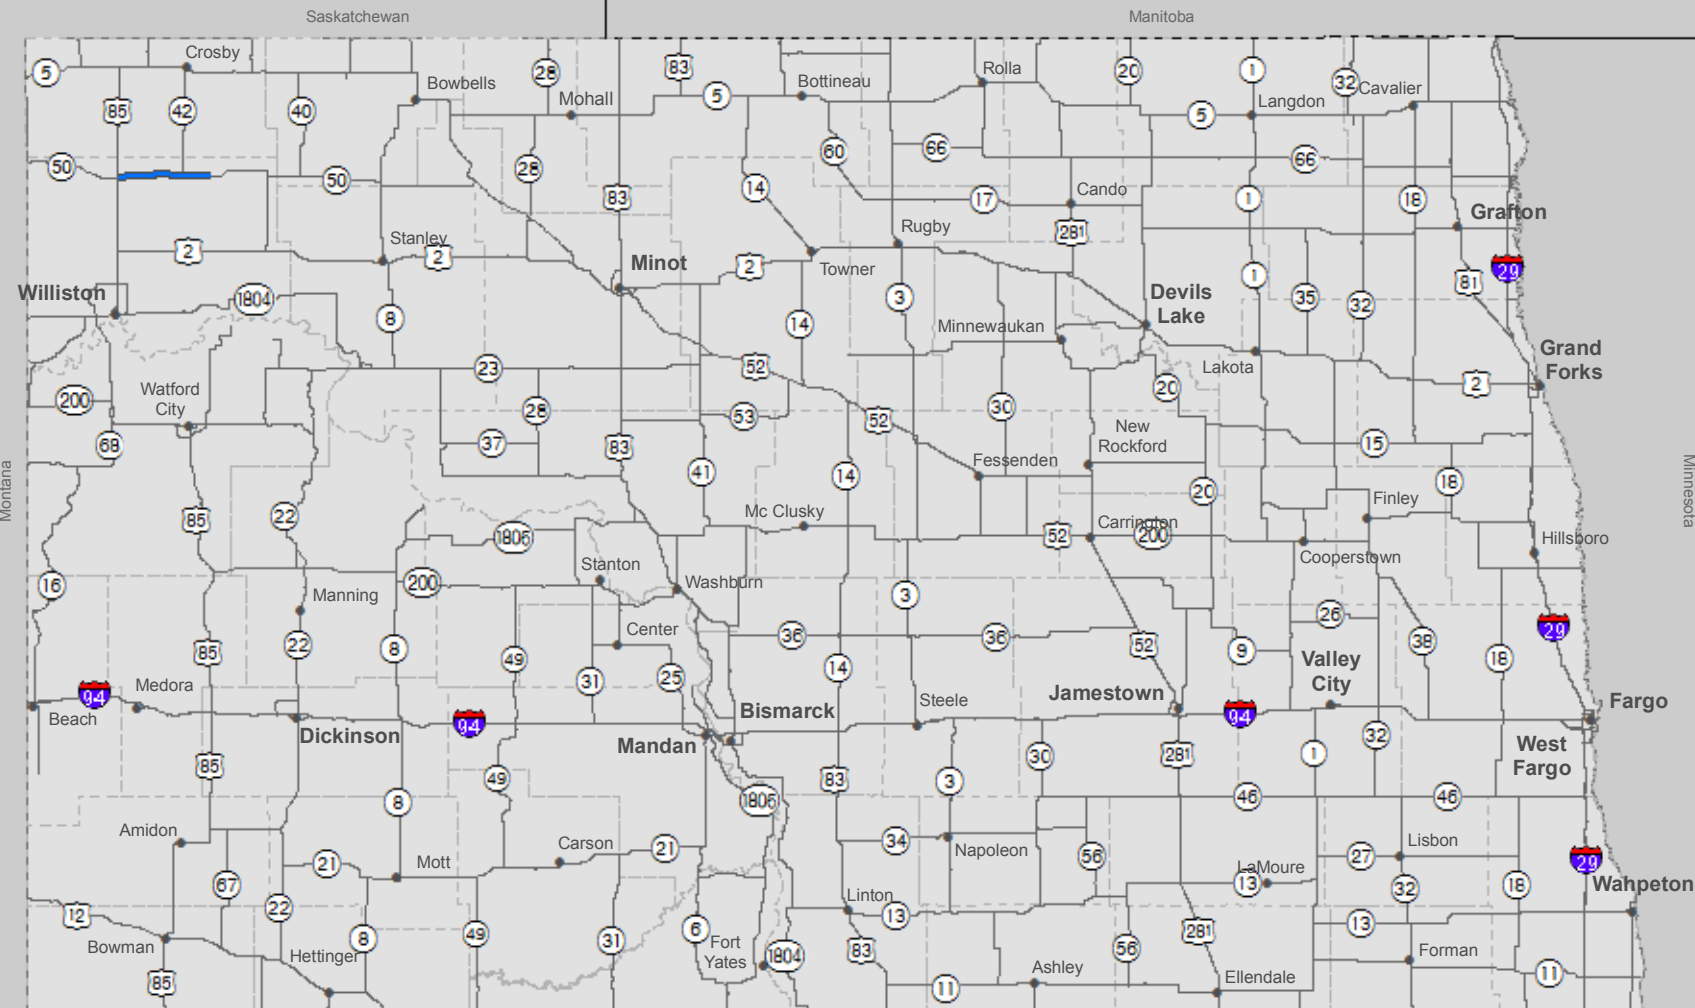

# Future North Dakota Load Restrictions

Order 2020-17 Effective 6/30/2020 7:00:00 AM CT

Date Published: 06/29/2020 03:55 PM

Interstate System	by Legal Weight	8 - Ton	7 - Ton	6 - Ton	5 - Ton
<b>Single Axle</b>	20,000 lbs	16,000 lbs	14,000 lbs	12,000 lbs	10,000 lbs
<b>Tandem Axle</b>	34,000 lbs	32,000 lbs	28,000 lbs	24,000 lbs	20,000 lbs
<b>3 Axle Group or more per Axle</b>	17,000 lbs	14,000 lbs	12,000 lbs	10,000 lbs	10,000 lbs
<b>Max. Axle Group</b>	48,000 lbs	42,000 lbs	36,000 lbs	30,000 lbs	30,000 lbs
<b>Gross Weight</b>	105,500 lbs	105,500 lbs	105,500 lbs	80,000 lbs	80,000 lbs