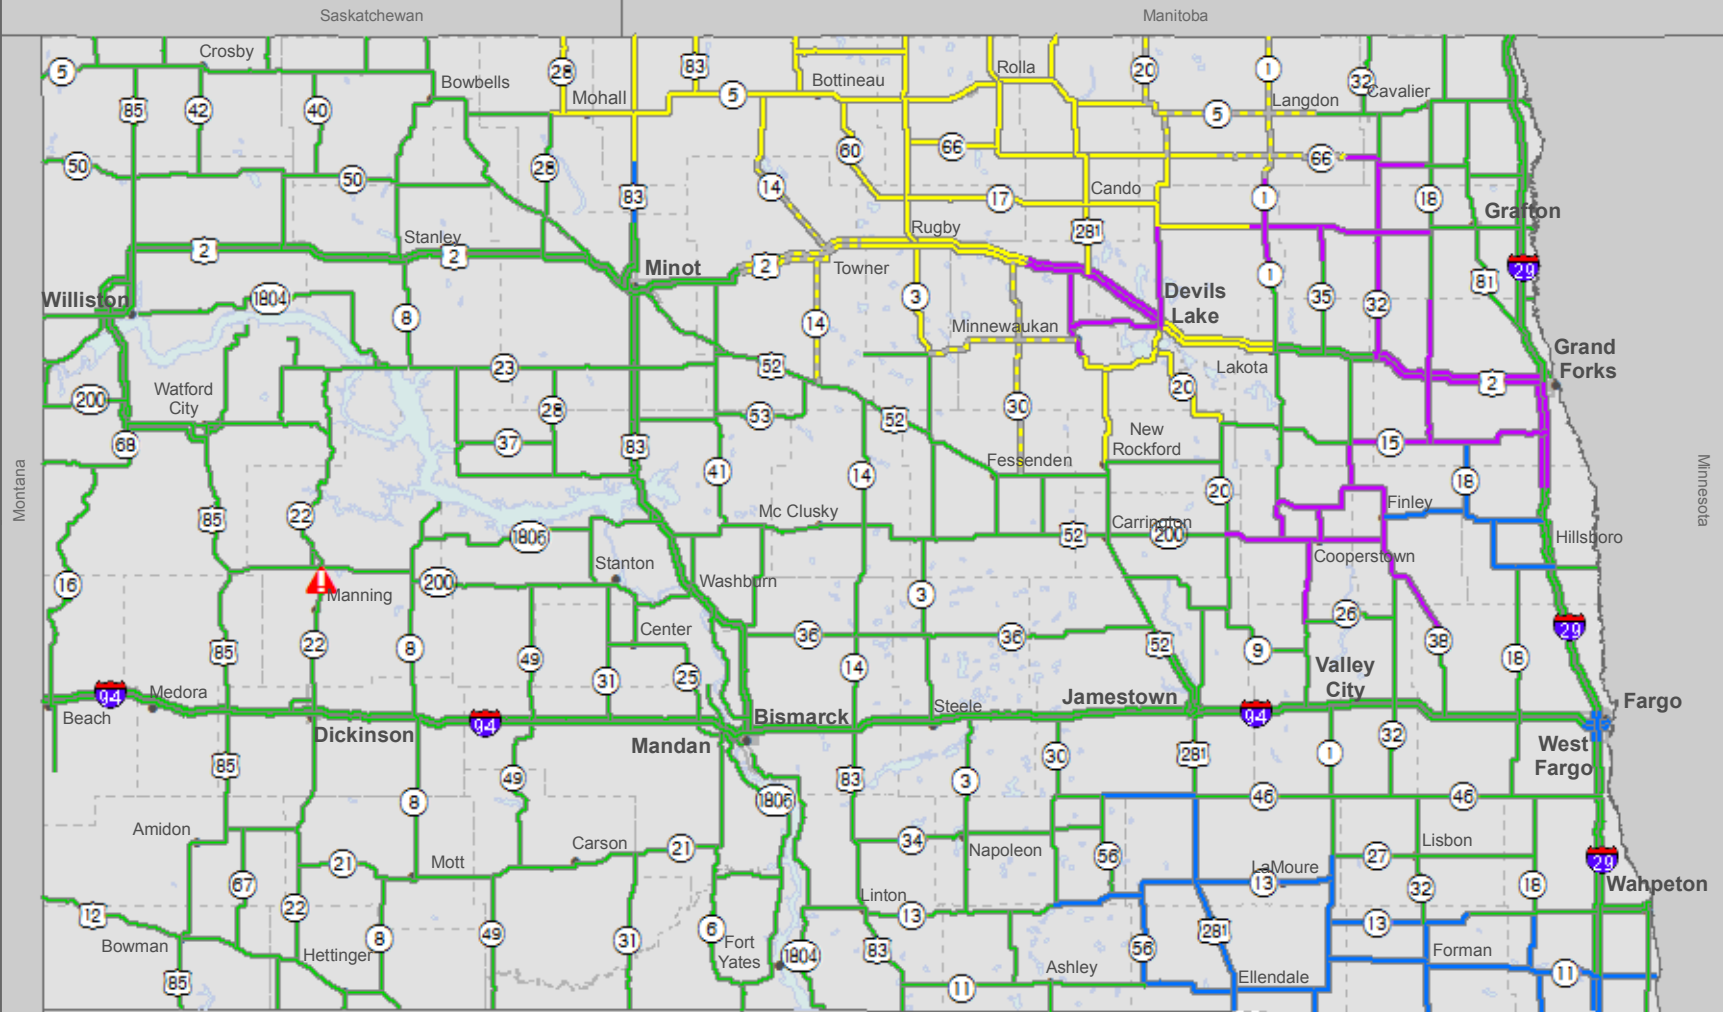

North Dakota Road Conditions/Closures/Incidents

Current as of: 12/02/2021 11:26 PM

- | | | | | | | | | | | | | | |
|--|-------------------|--|--------------------|--|-----------------------|--|-----------------|--|---------------------|--|------------------------------|--|----------------|
| | Closed/Blocked | | Ice/Compacted Snow | | Snow Covered | | Frost | | Wet/Slush | | Seasonal/Good | | Closed/Blocked |
| | No Travel Advised | | Scattered Ice | | Scattered Snow/Drifts | | Scattered Frost | | Scattered Wet/Slush | | Incident (Impacting Traffic) | | |

The traveler information reports are based upon information available at the time of preparation. Actual conditions may vary. Be alert for changing conditions.