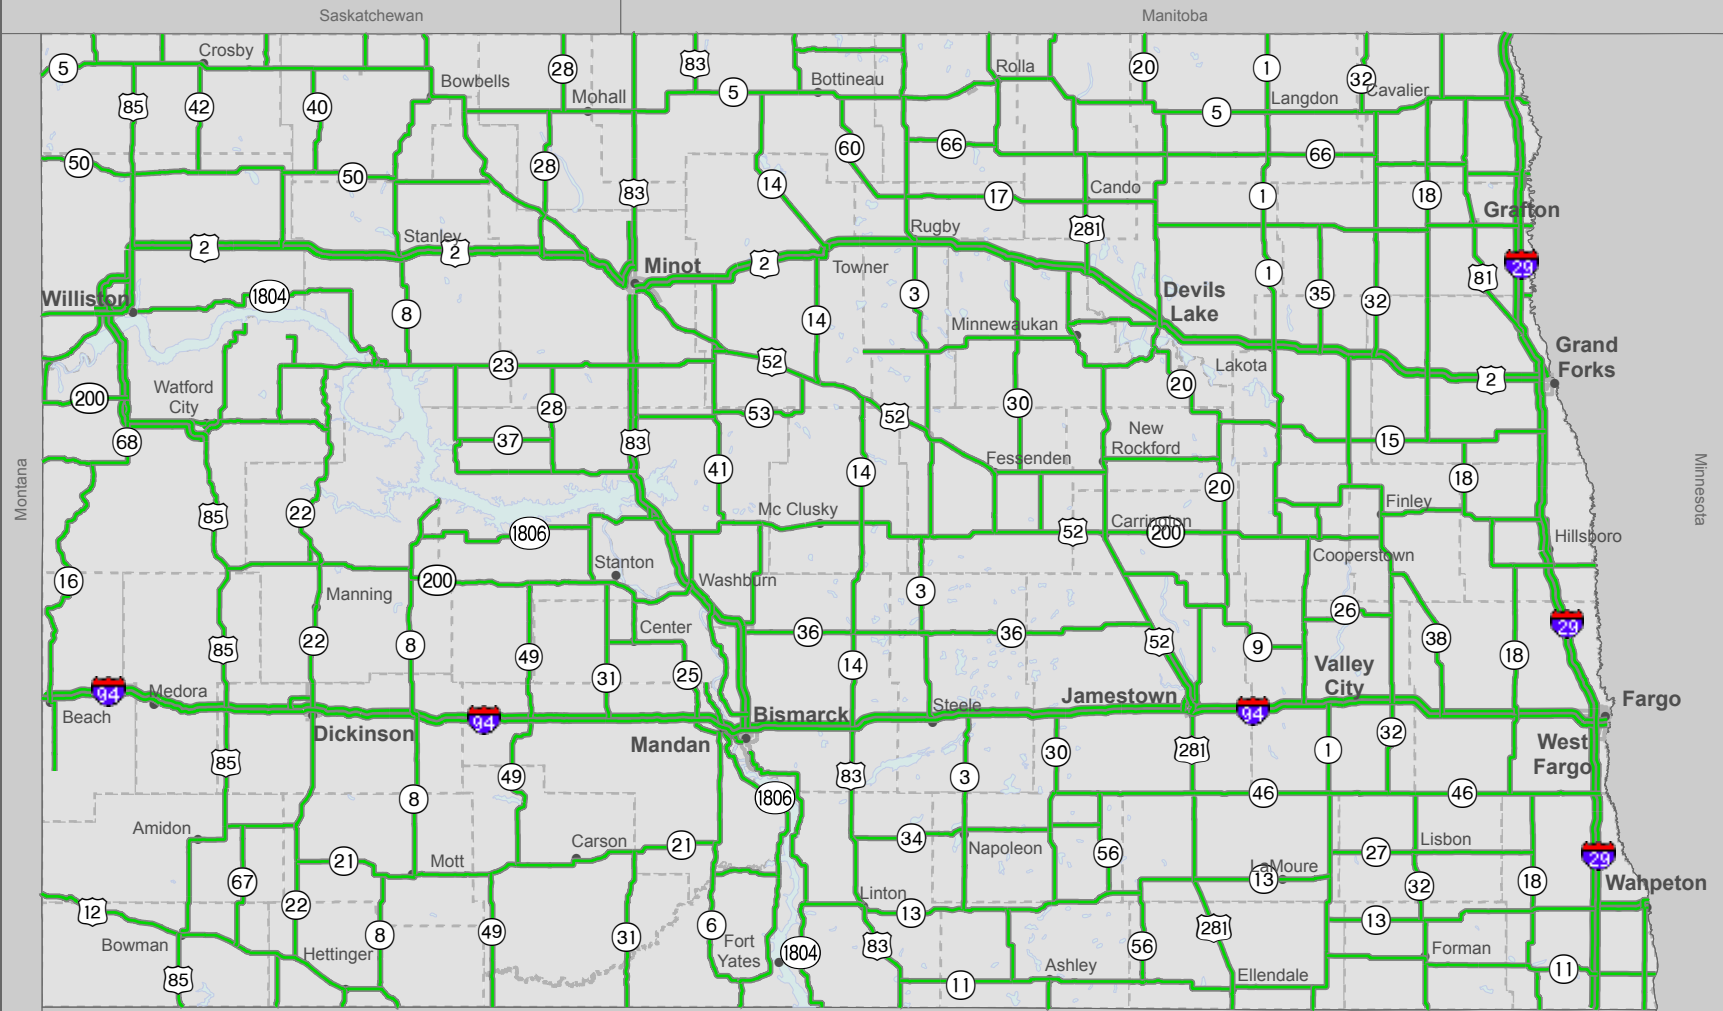

North Dakota Road Conditions/Closures/Incidents

Current as of: 09/21/2023 08:01 AM

- | | | | | | | |
|-------------------|--------------------|-----------------------|-----------------|---------------------|------------------------------|----------------|
| Closed/Blocked | Ice/Compacted Snow | Snow Covered | Frost | Wet/Slush | Seasonal/Good | Closed/Blocked |
| No Travel Advised | Scattered Ice | Scattered Snow/Drifts | Scattered Frost | Scattered Wet/Slush | Incident (Impacting Traffic) | |

The traveler information reports are based upon information available at the time of preparation. Actual conditions may vary. Be alert for changing conditions.