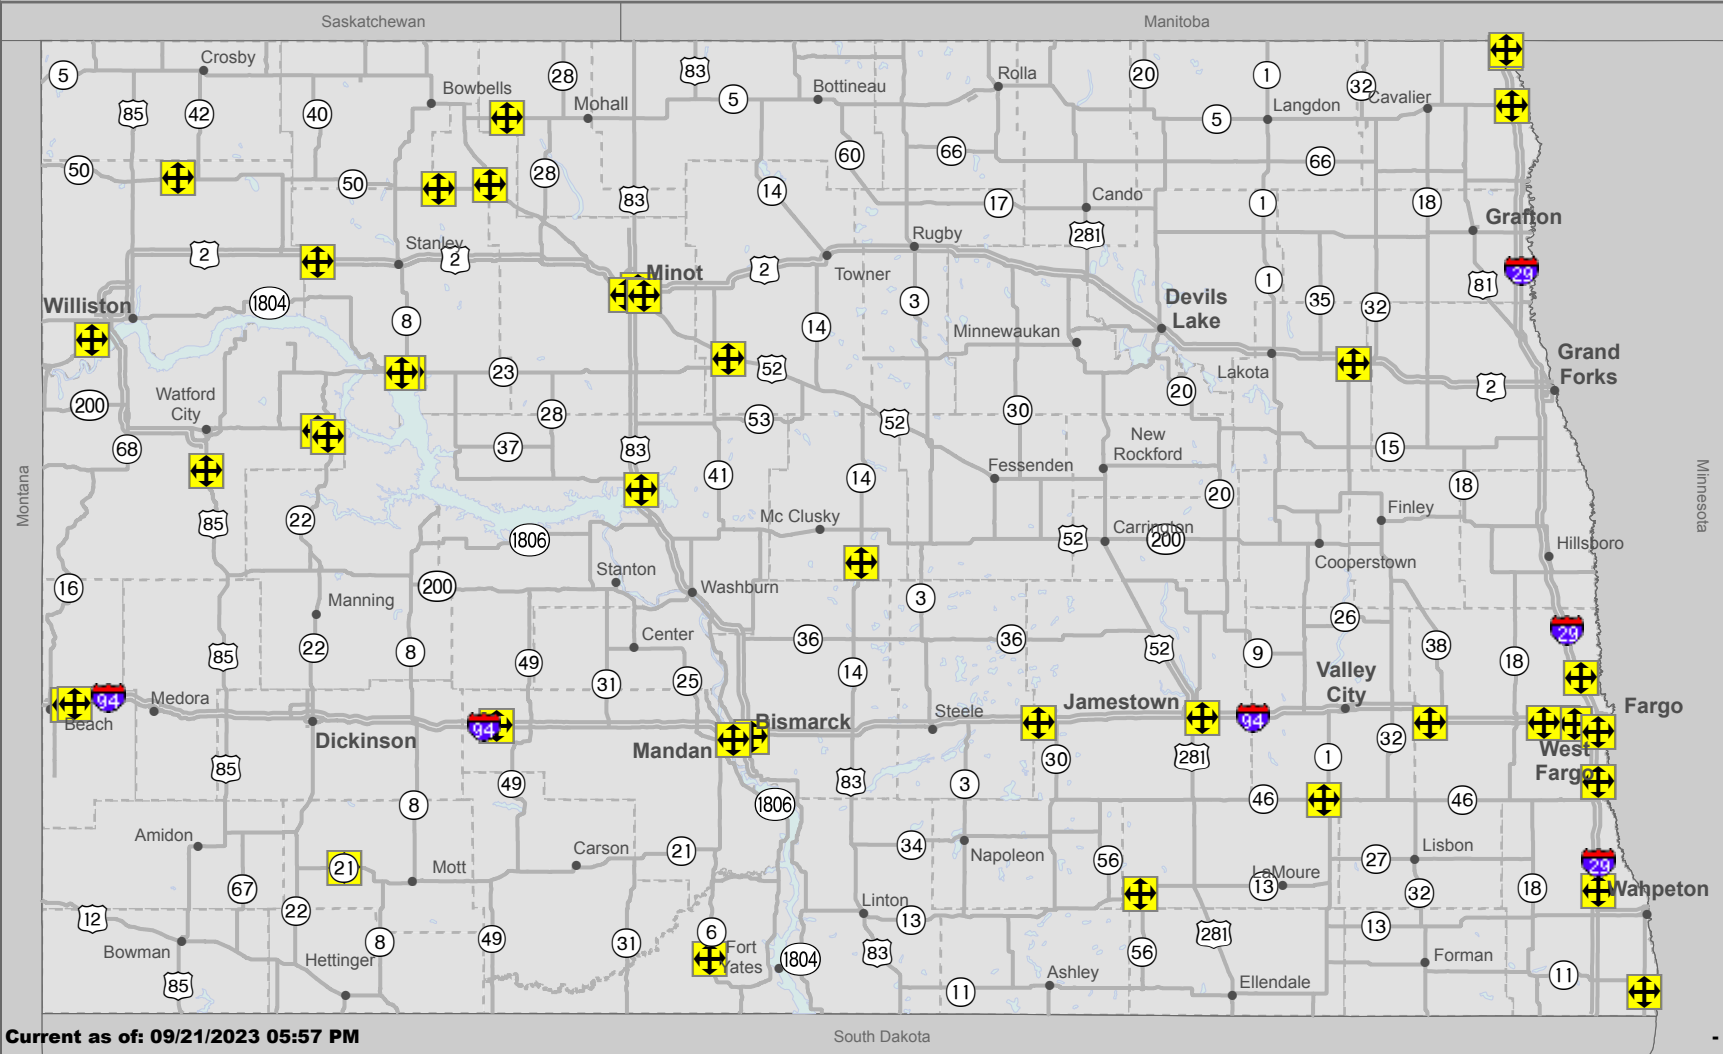

# North Dakota Oversize/Overweight Restrictions

Current as of: 09/21/2023 05:57 PM

 Oversize/Overweight Restrictions

The traveler information reports are based upon information available at the time of preparation. Actual conditions may vary. Be alert for changing conditions.