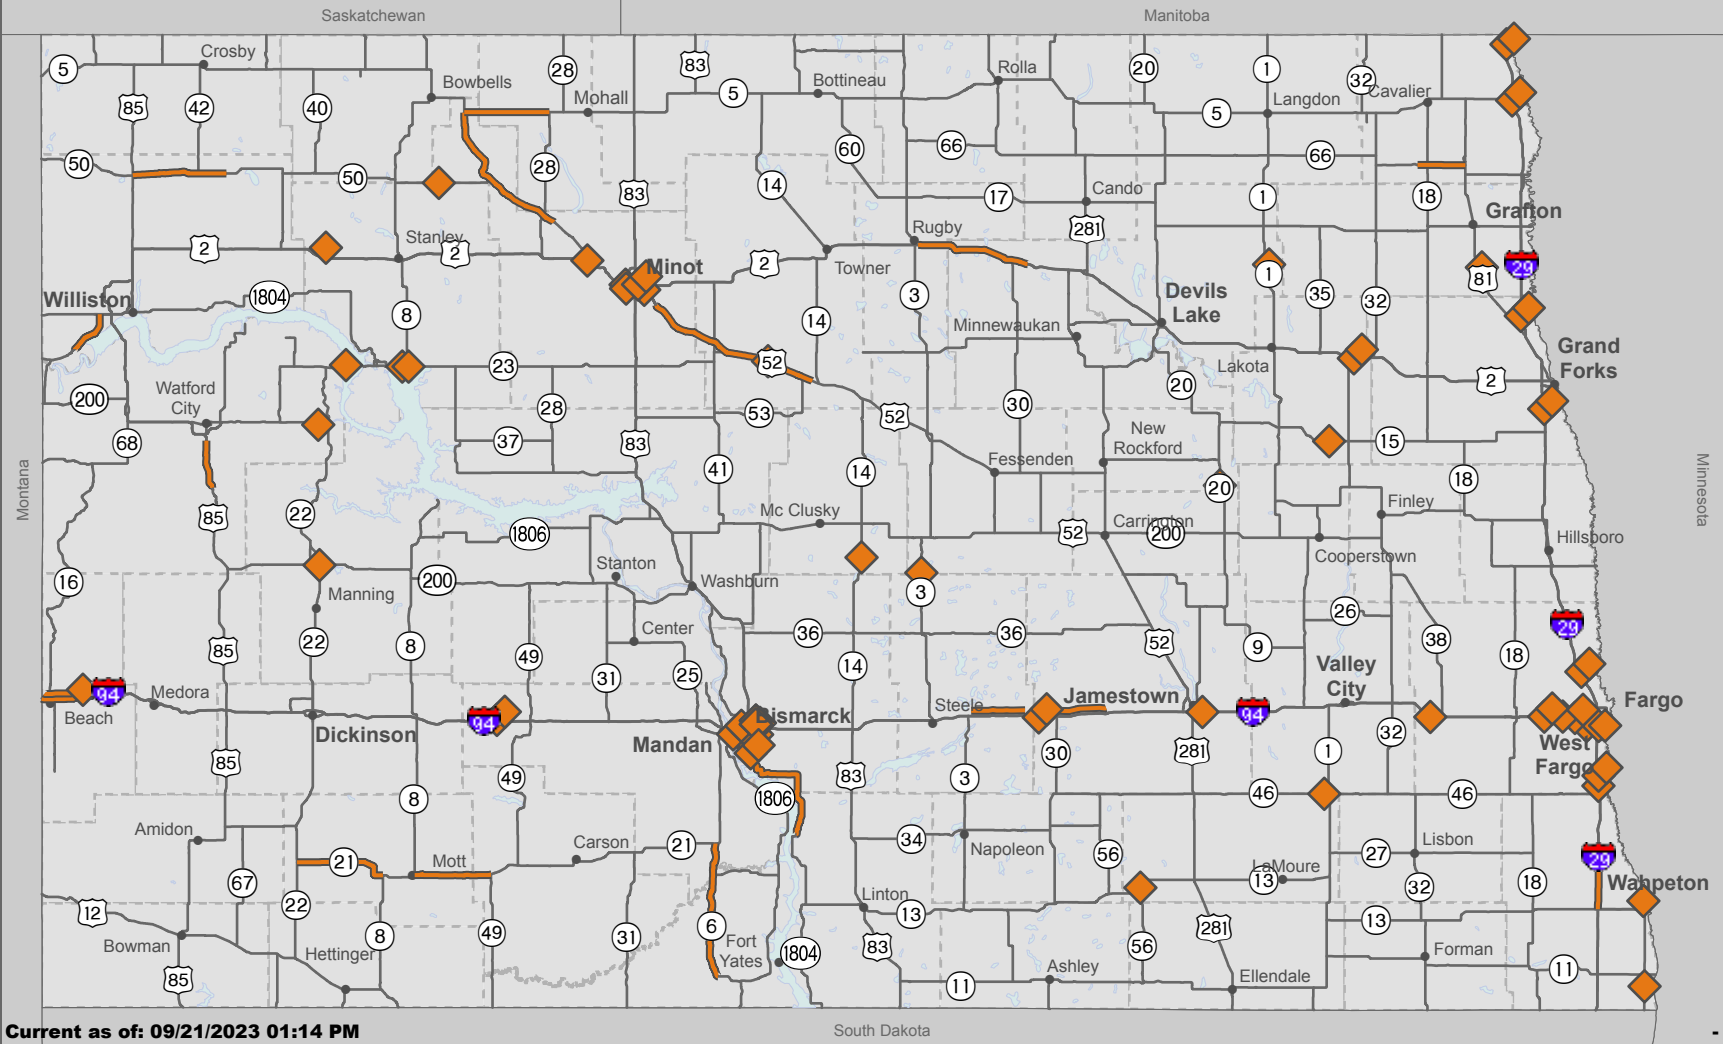

# North Dakota Work Zones

Current as of: 09/21/2023 01:14 PM

South Dakota

- Work Zones greater than 8 miles
- Inactive
- Work Zones less than 8 miles
- Inactive

The traveler information reports are based upon information available at the time of preparation. Actual conditions may vary. Be alert for changing conditions.