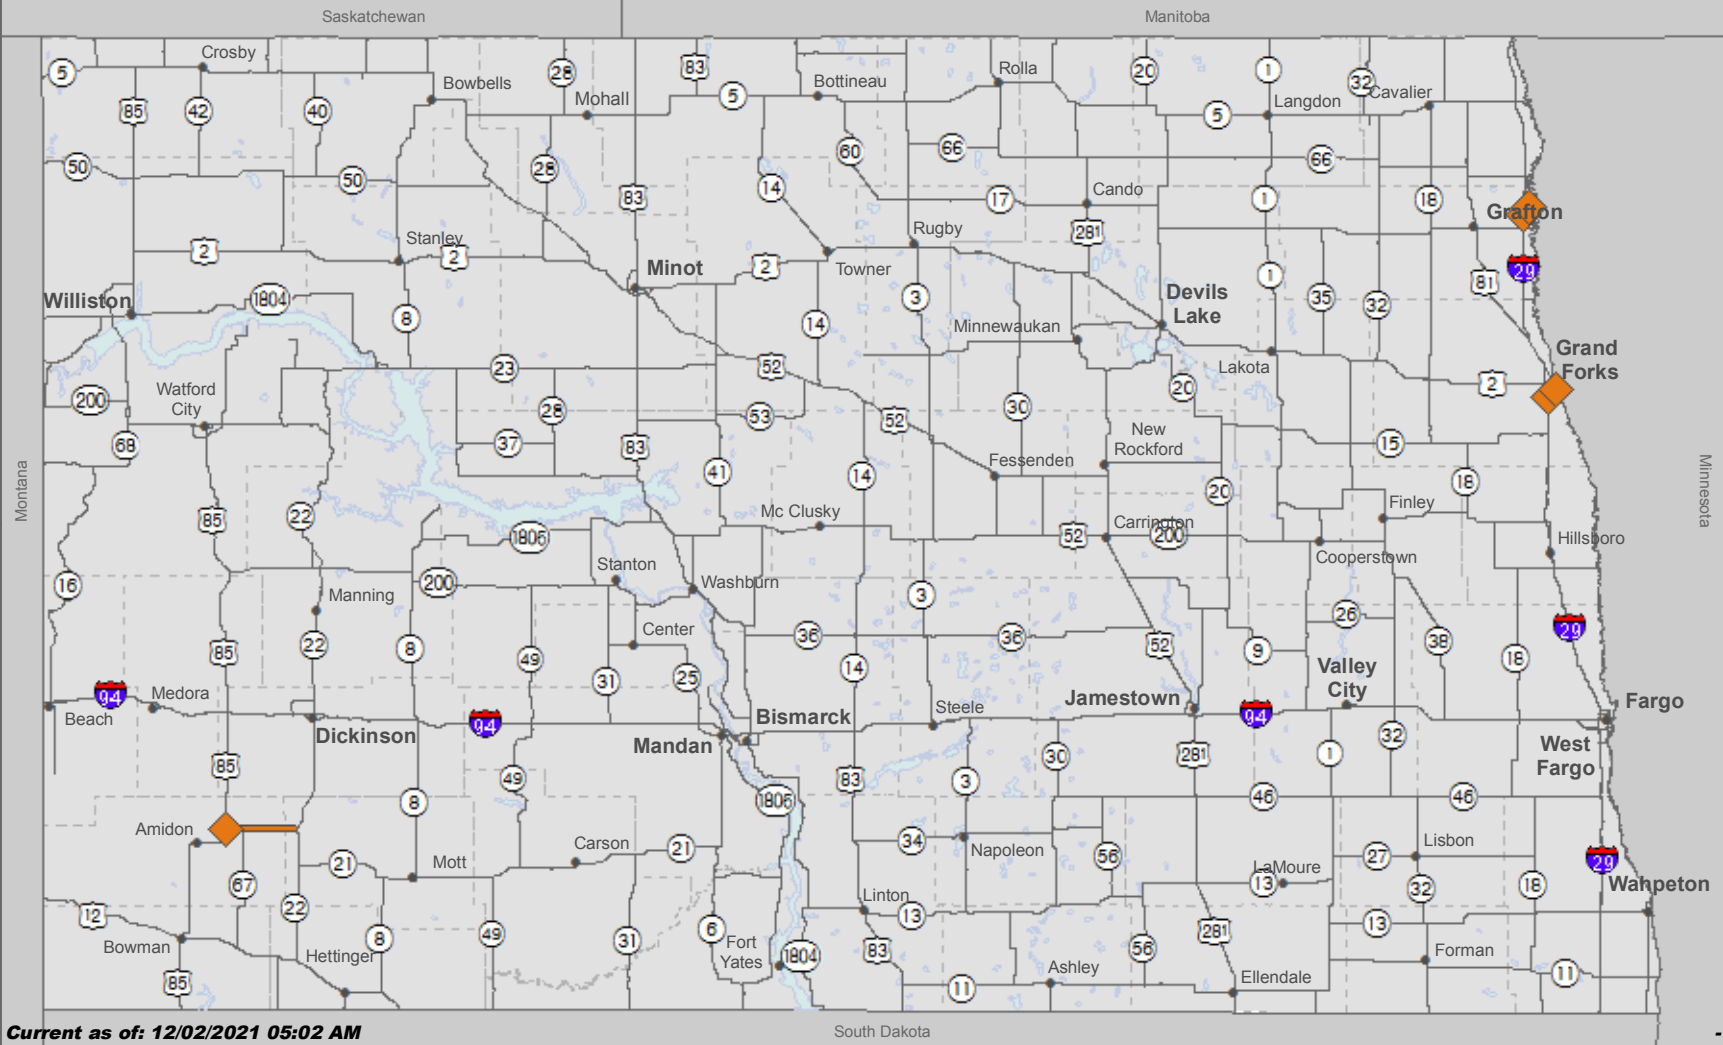

North Dakota Work Zones

Current as of: 12/02/2021 05:02 AM

South Dakota

- Work Zones greater than 8 miles
- Inactive
- Work Zones less than 8 miles
- Inactive

The traveler information reports are based upon information available at the time of preparation. Actual conditions may vary. Be alert for changing conditions.